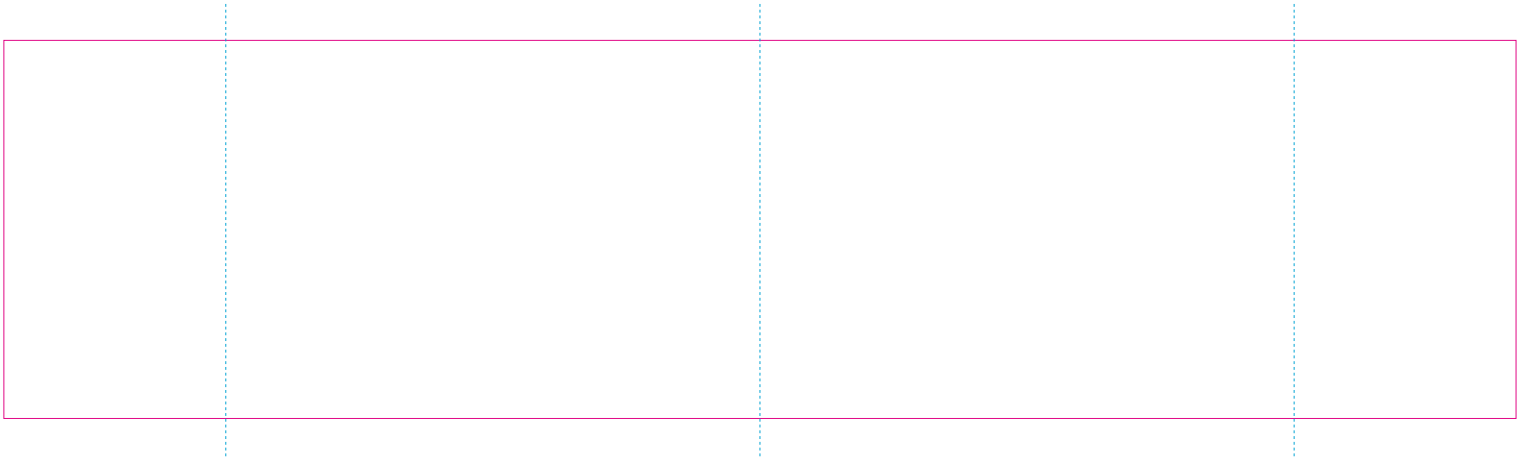

C

— Edge of graphics

- - - centerlines

resolution: min. 300 DPI

colours: CMYK

formats: TIFF, PDF, EPS, AI, CDR

The pink outline the maximum size of graphic visible on the product.

The blue dash line indicates the center line of the left, right and middle side of object.