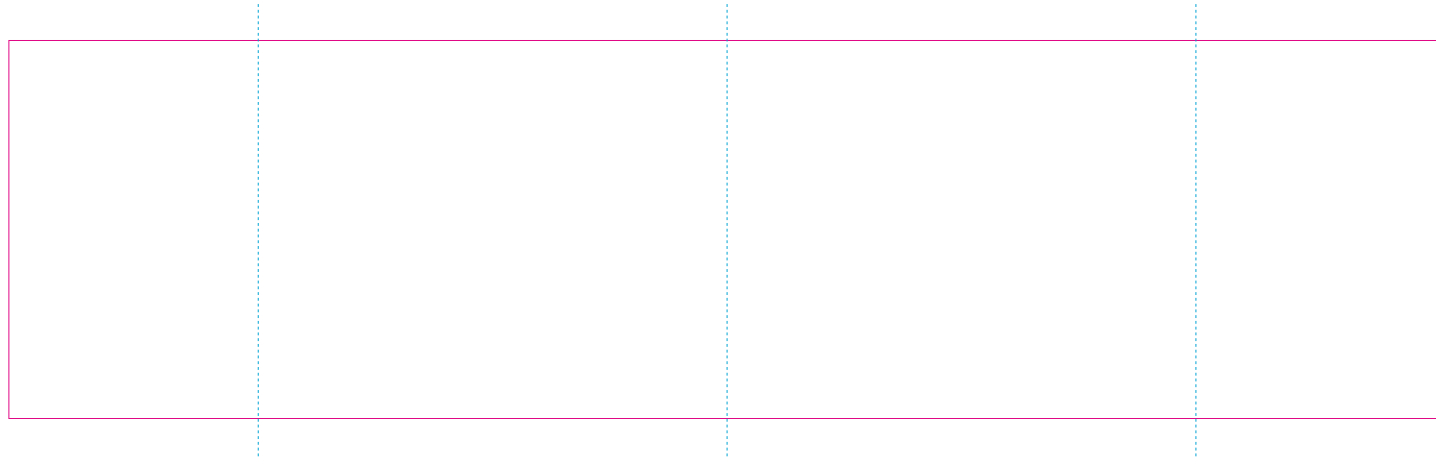

ER 2, C

ER 1

—— Edge of graphics

----- centerlines

resolution: min. 300 DPI

colours: CMYK

formats: TIFF, PDF, EPS, AI, CDR

The pink outline the maximum size of graphic visible on the product.

The blue dash line indicates the center line of the left, right and middle side of object.