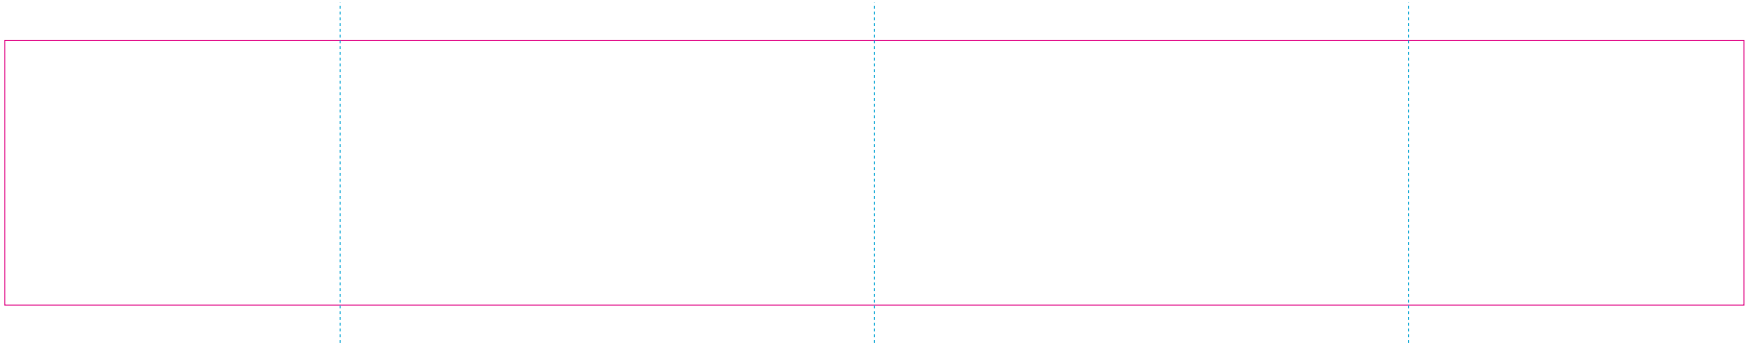

ER 2

ER 1

— Edge of graphics

- - - centerlines

resolution: min. 300 DPI

colours: CMYK

formats: TIFF, PDF, EPS, AI, CDR

The pink outline the maximum size of graphic visible on the product.

The blue dash line indicates the center line of the left, right and middle side of object.