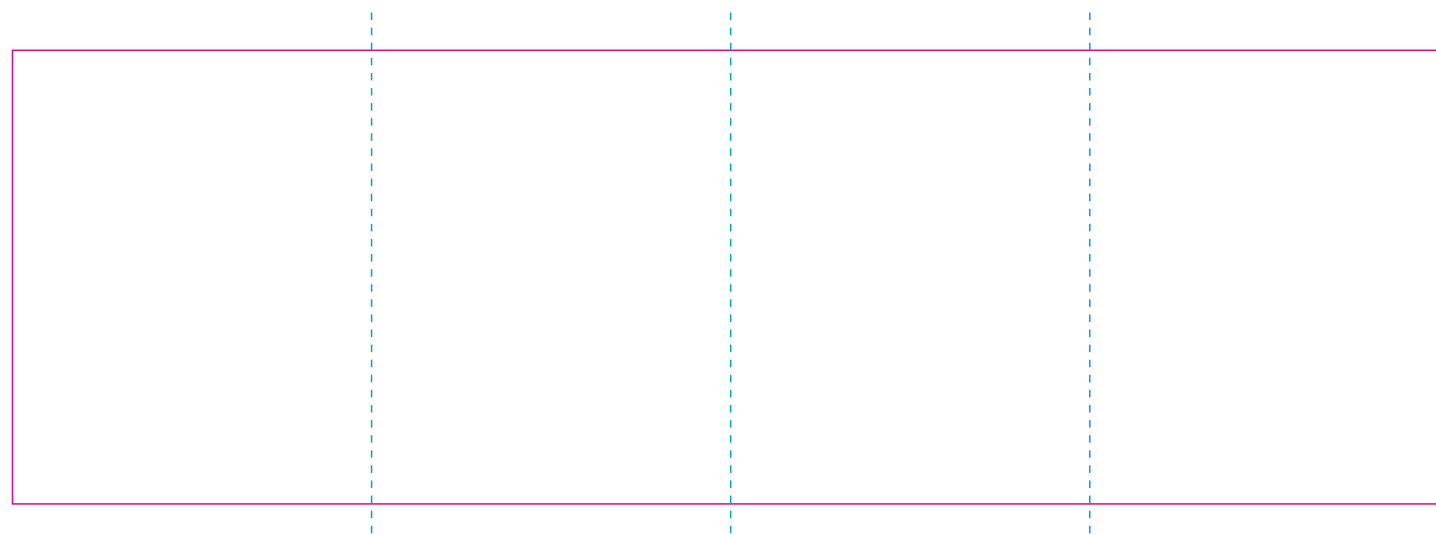

ER 1

ER 2

—— Edge of graphics

----- centerlines

resolution: min. 300 DPI

colours: CMYK

formats: TIFF, PDF, EPS, AI, CDR

The pink outline the maximum size of graphic visible on the product.

The black outline indicates the edge of the product.

The blue dash line indicates the center line of the left, right and middle side of object.