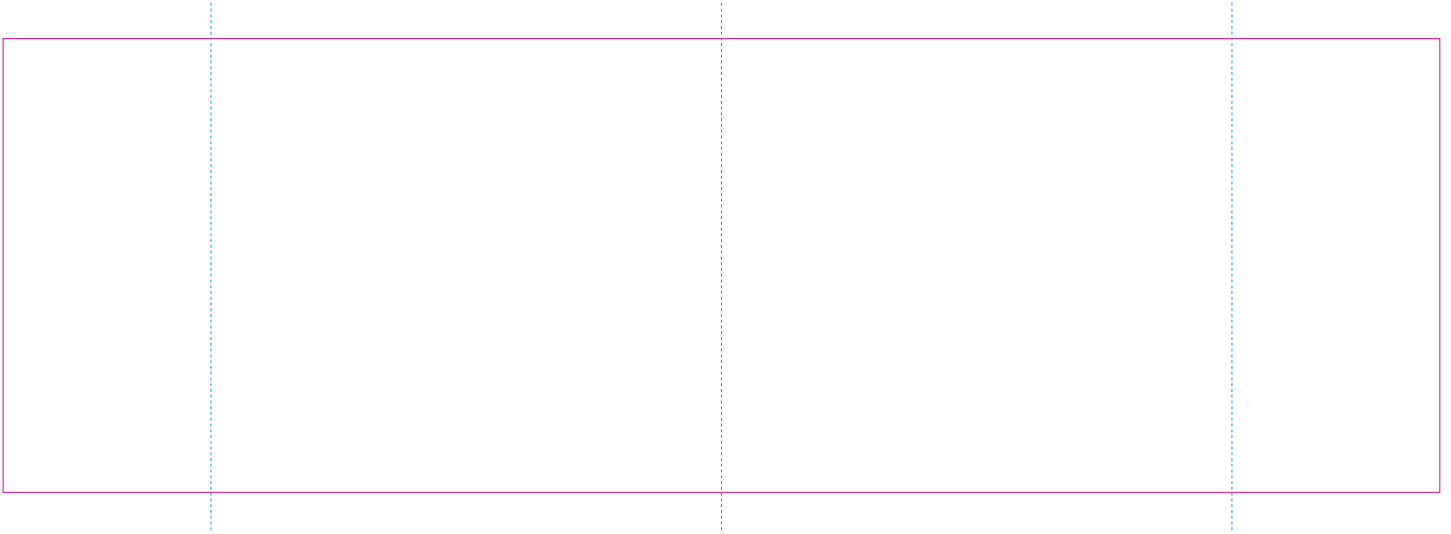

C

— Edge of graphics

- - - centerlines

resolution: min. 300 DPI

colours: CMYK

formats: TIFF, PDF, EPS, AI, CDR

The pink outline the maximum size of graphic visible on the product.

The blue dash line indicates the center line of the left, right and middle side of object.