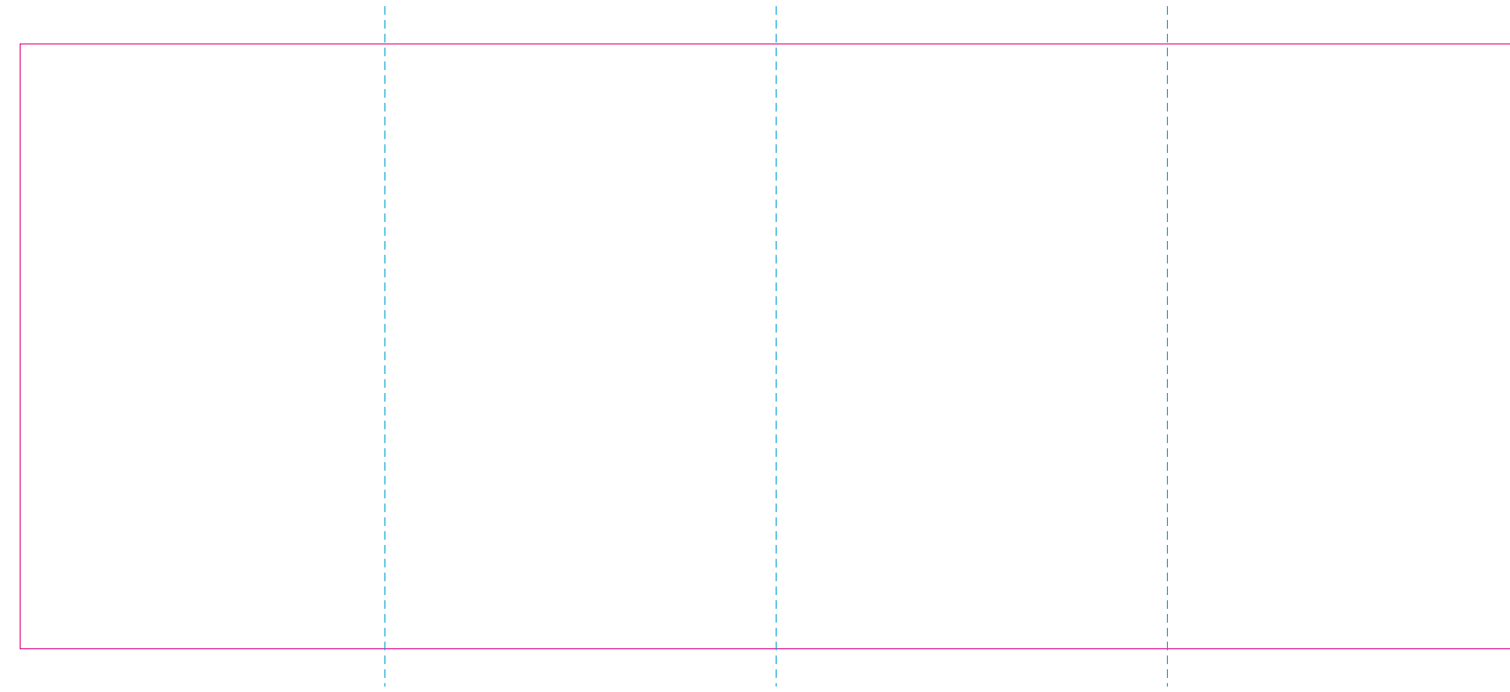

C

ER 2

RUV

ER 1

RS

— Edge of graphics

- - - centerlines

resolution: min. 300 DPI
colours: CMYK
formats: TIFF, PDF, EPS, AI, CDR

The pink outline the maximum size of graphic visible on the product.
The blue dash line indicates the center line of the left, right and middle side of object.