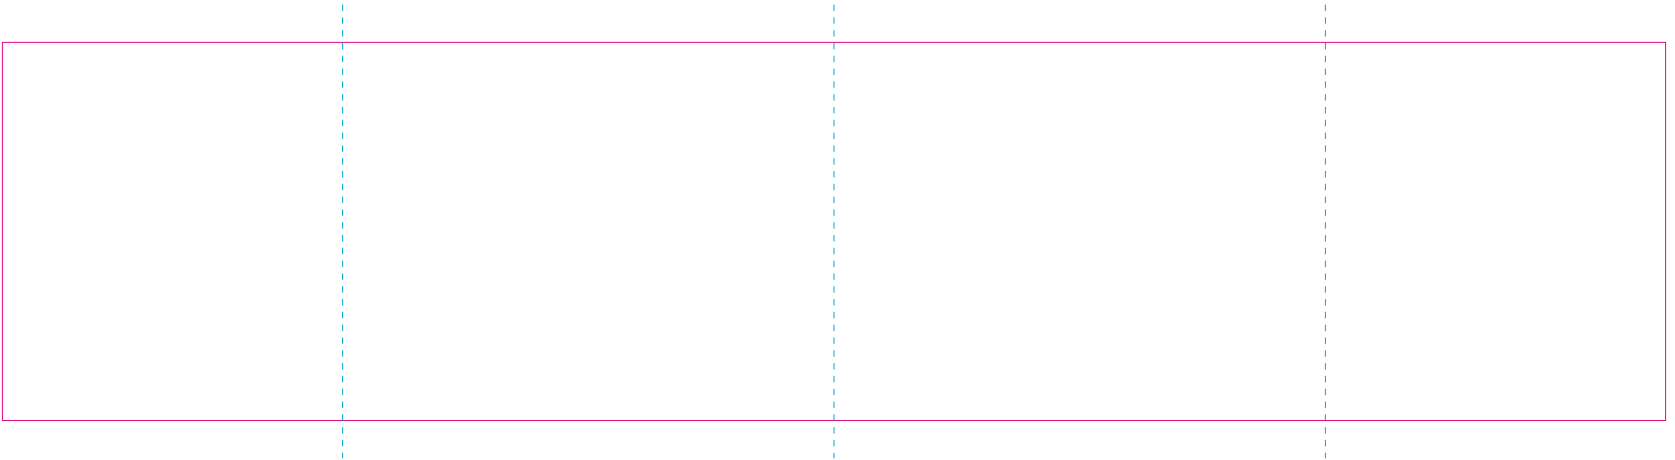

WPC, C

— Edge of graphic

- - - centerlines

resolution: min. 300 DPI

colours: CMYK

formats: TIFF, PDF, EPS, AI, CDR

The pink outline the maximum size of graphic visible on the product.

The blue dash line indicates the center line of the left, right and middle side of object.